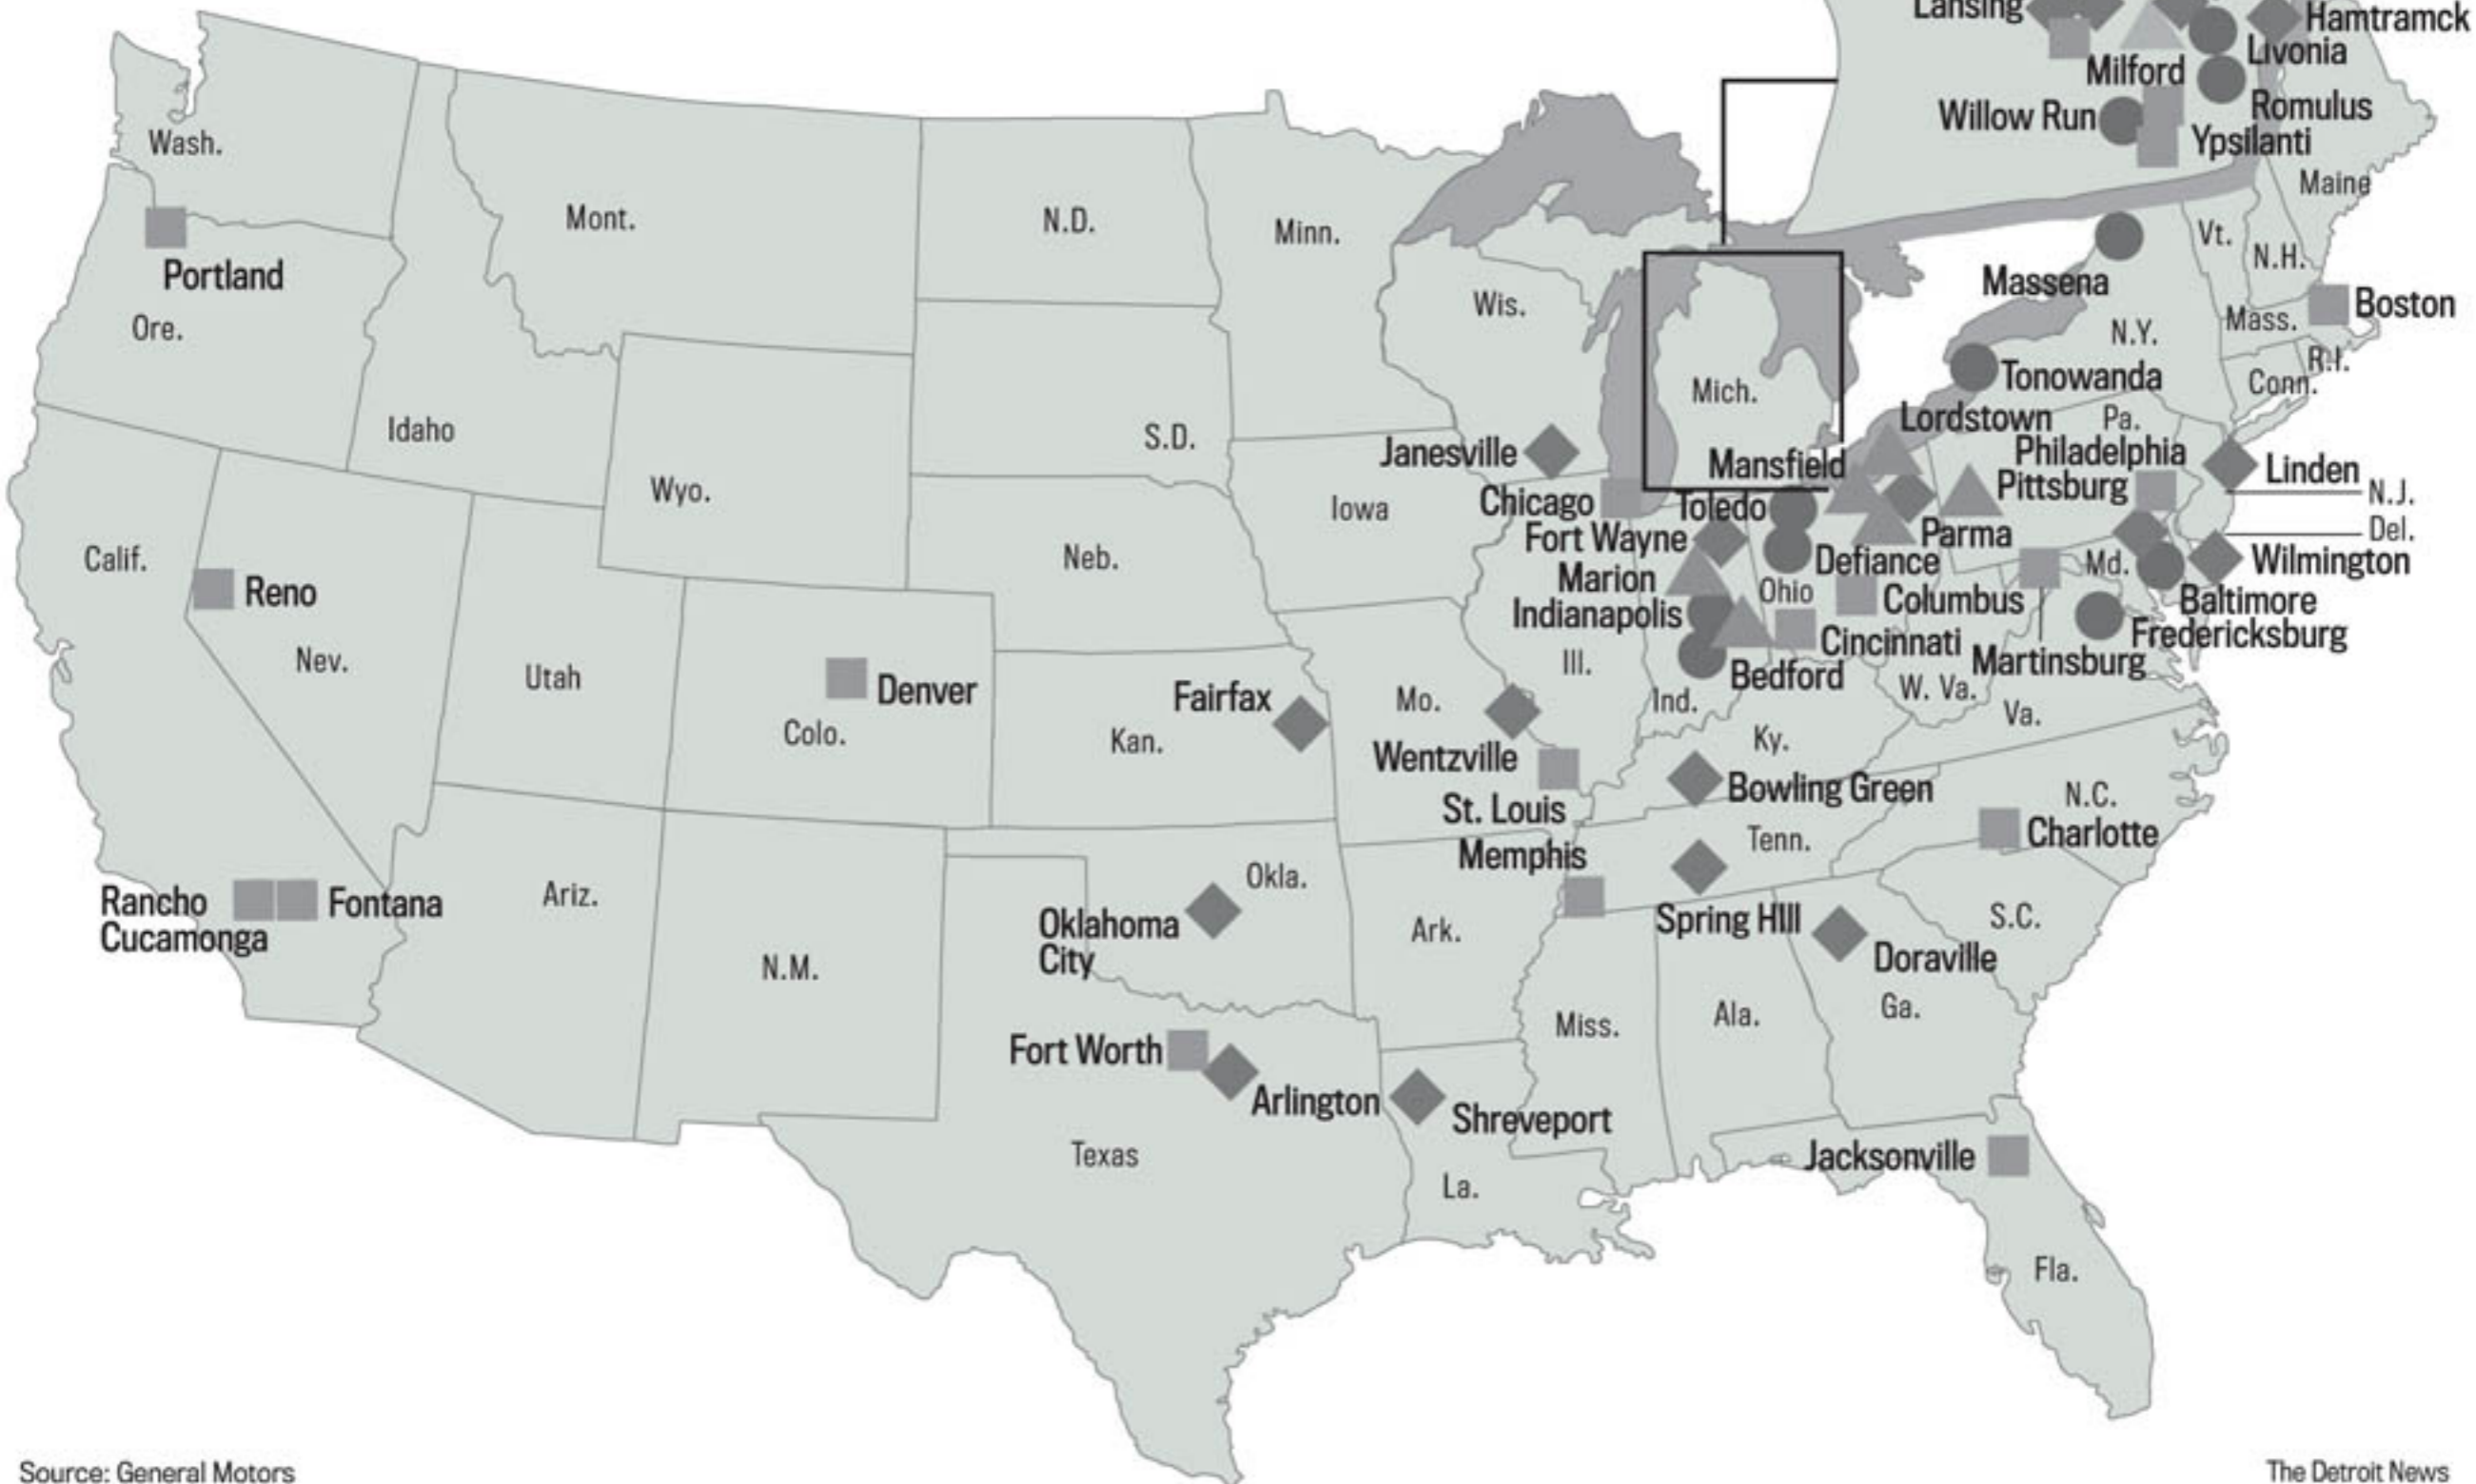

GM's U.S. factory footprint

The UAW strike affects 73,000 workers at GM plants across the country.

- Powertrain plant
- ▲ Pre-production operations
- ▲ Metal stamping plant
- ◆ Vehicle assembly plant
- Service parts facilities

Source: General Motors